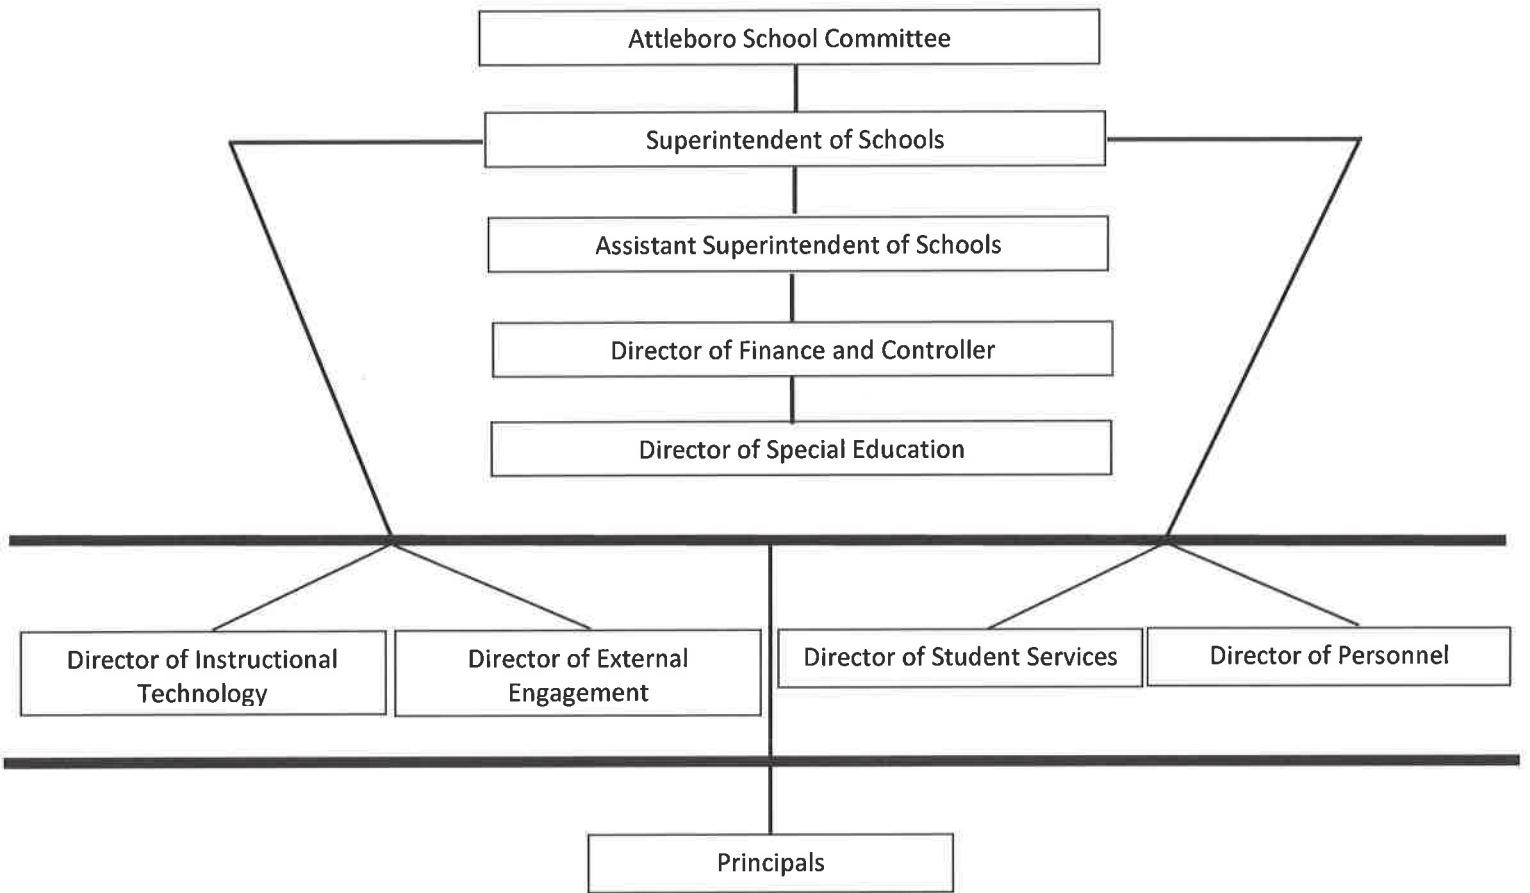

Attleboro School District Line of Authority

School Committee Policy CCD

School Committee Approved November 16, 2015